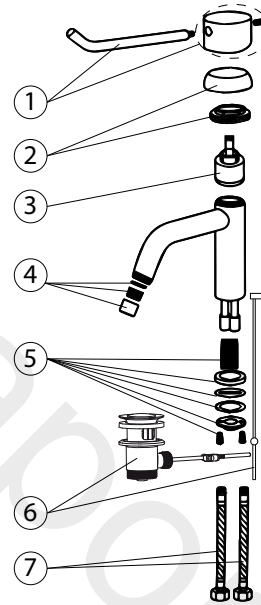

**100235255 chrome**

Single lever basin mixer with Ø35 mm ceramic cartridge, 3/8" connections, 450 mm. long hoses., pop-up waste and "plus" aerator. Lever handle. Flow rate 12 l/min. at 3 bar.

## Spare parts

POS.	SAP	ART.	RRP*
1	100237617	HANDLE BELA SANI N	-
2	100237661	EMBELLECEDOR TUERCA BELA SANI N	-
3	100237632	CARTRIDGE BELA SANI N	-
4	100237631	AERATOR WITH HOUSING BELA SANI N	-
5	100237660	FIXING KIT BELA SANI N	-
6	100237623	POP UP WASTE BELA SANI N	-
7	100331394	REUTILIZAR 101	-