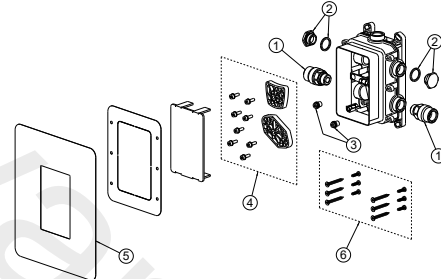

100238318

SMART BOX SLIM - Universal and quick installation for 1, 2 or 3 ways mixers with with wax thermo-element and 1/2" connections. Flow rate one outlet: 21 l/min. at 3 bar. and other outlet: 20 l/min. at 3 bar.

Extension kit

OPTION	SAP	FINISH	DIMENSION
1	100266807	-	25 mm

Spare parts

Versión: 1 : A00

POS.	SAP	ART.	RRP*
1	100244947	SILENCER SMART BOX SLIM TERMO	-
2	100244917	SMART BOX SLIM 1/2" PLUG	-
3	100244909	SMARTBOX SLIM TERMO INNER PLUGS	-
4	100244928	SMARTBOX SLIM TERMO CARTRIDGES COVER	-
5	100244918	SMART BOX SLIM TERMO ISOLATION LAYER	-
6	100244944	SMART BOX SLIM FIXING KIT 12PCS	-