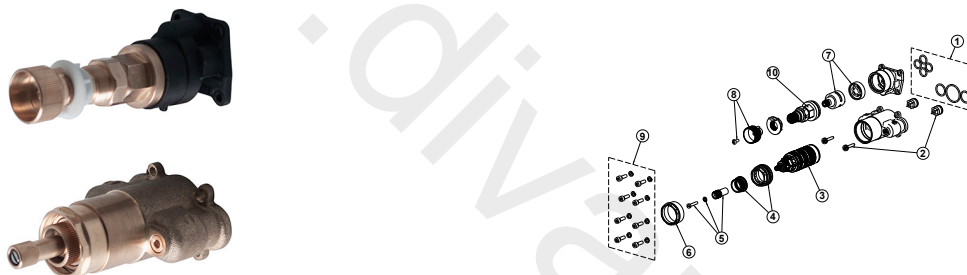

100238407

SMART BOX SLIM- Internal thermostatic component for 3 exits 100238318

Spare parts

POS.	SAP	ART.	RRP*
1	100244933	ORINGS INNER BODY SMART BOX SLIM TERMO	-
2	100244972	CHECK VALVE SMART BOX SLIM TERMO	-
3	100244955	SMART BOX SLIM TERMO THERM. CARTRIDGE	-
4	100244960	THERM. CART. NUTS SMART BOX SLIM TERMO	-
5	100244953	SMARTBOX SLIM TERMO CARTRIDGE MECHANISM	-
6	100244946	NUT SMART BOX SLIM TERMO	-
7	100244961	DIVERter CARTRIDGE SMART BOX SLIM TERMO	-
8	100244919	MECANISMO INVERSOR SMART BOX SLIM TERMO	-
9	100244952	INNER BODY SCREWS SMART BOX SLIM TERMO	-
10	100328898	FIXING NUT DIV. SMART BOX SLIM THERMO	-