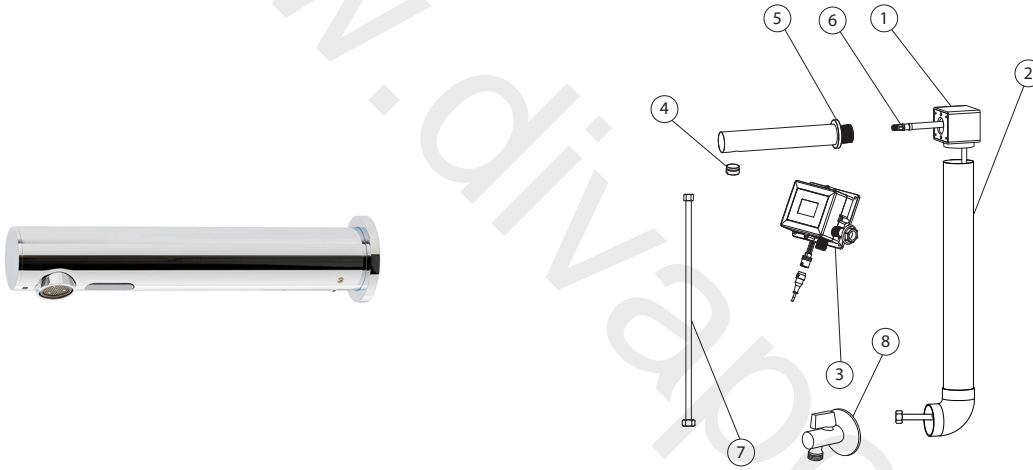

100238453 chrome

ROUND - Electronic basin mixer with one water inlet 1/2" connections, "plus" aerator, without pop up waste. Battery 4x1,5V (AA). Flow rate 5 l/min at 3 bar. Filters and batteries included.

Spare parts

POS.	SAP	ART.	RRP*
1	100241894	REP. CAJA ENCASTRE CAÑOS SENSOR	-
2	100241858	REP. PVC TUBE 600 MM SENSOR SPOUTS	-
3	100241859	REP. CAJA DE CONTROL DC CAÑO SENSOR	-
4	100241911	REP. AERATOR + TOOL SENSOR SPOUTS	-
5	100241910	REP. TRIM COVER SENSOR SPOUTS	-
6	100241905	REP. HOSE 1000 MM SENSOR SPOUT	-
7	100239110	REP. HOSE 400 MM SENSOR SPOUT G1/2 G3/8	-
8	100157943	AERO CUT OFF VALVE WITH FILTER 3/8"CHR.	-