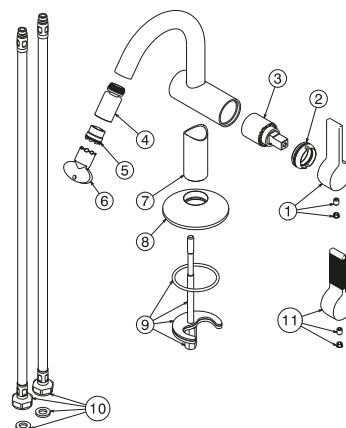

**100238513 chrome**

Single lever bidet mixer 3/8". Ø25 mm ceramic cartridge. Length of hoses 380 mm. Without pop-up waste. "Plus" aerator. Flow rate 5 l/min. at 3 bar.

## Spare parts

POS.	SAP	ART.	RRP*
1	100257829	HANDLE BASIN MIXER LIGNAGE CHR	-
2	100257809	NUT BASIN MIXER LIGNAGE CHR	-
3	100063488	CARTUCHO LAV-BIDE ESSENCE-C	-
4	100264327	BALL JOINT LIGNAGE SL BIDET MIXER CHR	-
5	100264264	AERATOR FLOW REGULATOR 5 L/M CONC. SMALL	-
6	100081788	LLAVE AIREADOR ENCASTRADO PEQUEÑO	-
7	100257778	TUBE BASIN MIXER LIGNAGE GOLD	-
8	100257845	BASE BASIN MIXER LIGNAGE CHR	-
9	100257785	FIXING KIT BASIN MIXER LIGNAGE	-
10	100257779	LATIGUILLOS ALIMENTACION LIGNAGE LAV/BID	-
11	100257831	HANDLE BASIN MIXER LIGNAGE LUXE CHR	-
12	100305768	KEY FOR CARTRIDGE LIGNAGE BASIN MIXER	-