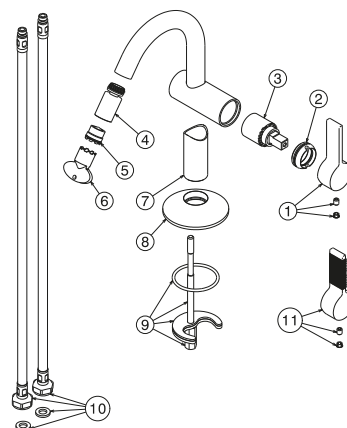

100238533 Gold

Single lever bidet mixer 3/8". Ø25 mm ceramic cartridge. Length of hoses 380 mm. Without pop-up waste. "Plus" aerator. Flow rate 5 l/min. at 3 bar.

Spare parts

POS.	SAP	ART.	RRP*
1	100257841	HANDLE BASIN MIXER LIGNAGE GOLD	-
2	100257808	NUT BASIN MIXER LIGNAGE GOLD	-
3	100063488	CARTUCHO LAV-BIDE ESSENCE-C	-
4	100264328	BALL JOINT LIGNAGE SL BIDET MIXER GOLD	-
5	100264264	AERATOR FLOW REGULATOR 5 L/M CONC. SMALL	-
6	100081788	LLAVE AIREADOR ENCASTRADO PEQUEÑO	-
7	100257833	TUBE BASIN MIXER LIGNAGE GOLD	-
8	100257834	BASE BASIN MIXER LIGNAGE GOLD	-
9	100257785	FIXING KIT BASIN MIXER LIGNAGE	-
10	100257779	LATIGUILLOS ALIMENTACION LIGNAGE LAV/BID	-
11	100257842	HANDLE BASIN MIXER LIGNAGE LUXE GOLD	-
12	100305768	KEY FOR CARTRIDGE LIGNAGE BASIN MIXER	-