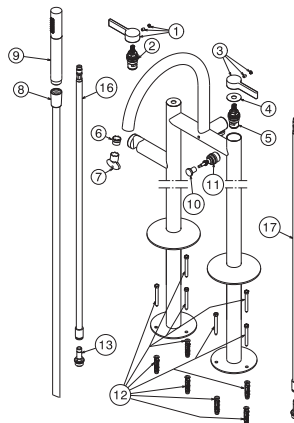

100238535 Gold

Floor mounted bath shower mixer 3/8" with 150cm shower hose and hand shower. Ceramic disc valves. Automatic diverter. "Plus" aerator. Flow rate for shower: 15,3 l/min. at 3 bar and flow rate bath: 22,1 l/min. at 3 bar. Diameter 110 mm. at base.

Spare parts

POS.	SAP	ART.	RRP*
1	100258189	LEFT HANDLE FLOORMOUNTED LIGNAGE GOLD	-
2	100040151	MONTURA CERAMICA FEIS 10237	-
3	100258238	RIGHT HANDLE FLOORMOUNTED LIGNAGE GOLD	-
4	100258187	JUNTA MANETA PAV/LLAVE LIGNAGE	-
5	100040152	MONTURA CERAMICA FEIS N10237 SX	-
6	100272352	FLOW BREAKER FOR LIGNAGE FLOORMOUNTED	-
7	100081788	LLAVE AIREADOR ENCASTRADO PEQUEÑO	-
8	100258222	FLEX. 150CM PVC ANTITORSION ORO	-
9	100258209	MANETA DUCHA LIGNAGE ORO	-
10	100258240	EMB. INVERSOR LIGNAGE ORO	-
11	100084745	DIVERTER'S INTERNAL PART EXPOSED BATH/SH	-
12	100258213	TORNILLOS FIJACION PAV. LIGNAGE	-
13	100063497	JGO. CONEXIONES LOUNGE PAVIMENTO	-
16	100282252	RED SUPPLY HOSE LIGNAGE FLOORMOUNTED	-
17	100282243	BLUE SUPPLY HOSE LIGNAGE FLOORMOUNTED	-