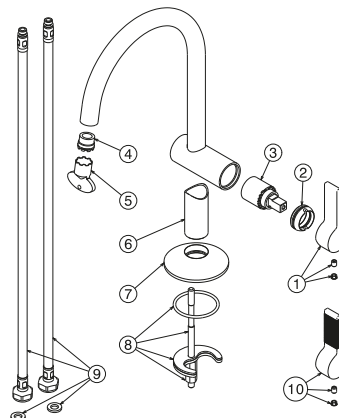

**100238540 chrome**

Single lever basin mixer 3/8". Ø25 mm ceramic cartridge. Length of hoses 380 mm. Without pop-up waste set 1 1/4". "Plus" aerator. Flow rate 5 l/min. at 3 bar.

## Spare parts

POS.	SAP	ART.	RRP*
1	100257829	HANDLE BASIN MIXER LIGNAGE CHR	-
2	100257809	NUT BASIN MIXER LIGNAGE CHR	-
3	100063488	CARTUCHO LAV-BIDE ESSENCE-C	-
4	100264264	AERATOR FLOW REGULATOR 5 L/M CONC. SMALL	-
5	100081788	LLAVE AIREADOR ENCASTRADO PEQUEÑO	-
6	100257778	TUBE BASIN MIXER LIGNAGE GOLD	-
7	100257845	BASE BASIN MIXER LIGNAGE CHR	-
8	100257785	FIXING KIT BASIN MIXER LIGNAGE	-
9	100257779	LATIGUILLOS ALIMENTACION LIGNAGE LAV/BID	-
11	100305768	KEY FOR CARTRIDGE LIGNAGE BASIN MIXER	-