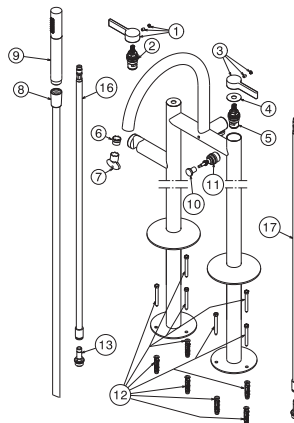

100238543 chrome

Floor mounted bath shower mixer 3/8" with 150cm shower hose and hand shower. Ceramic disc valves. Automatic diverter. "Plus" aerator. Flow rate for shower: 15,3 l/min. at 3 bar and flow rate bath: 22,1 l/min. at 3 bar. Diameter 110 mm. at base.

Spare parts

POS.	SAP	ART.	RRP*
1	100258230	LEFT HANDLE FLOORMOUNTED LIGNAGE CHR	-
2	100040151	MONTURA CERAMICA FEIS 10237	-
3	100258216	RIGHT HANDLE FLOORMOUNTED LIGNAGE CHR	-
4	100258187	JUNTA MANETA PAV/LLAVE LIGNAGE	-
5	100040152	MONTURA CERAMICA FEIS N10237 SX	-
6	100272352	FLOW BREAKER FOR LIGNAGE FLOORMOUNTED	-
7	100081788	LLAVE AIREADOR ENCASTRADO PEQUEÑO	-
8	100137847	150CM SILVER FL SHOW.HOSE PVCTWIST FREE	-
9	100258168	MANETA DUCHA LIGNAGE CR	-
10	100258206	EMB. INVERSOR LIGNAGE CROMO	-
11	100084745	DIVERTER'S INTERNAL PART EXPOSED BATH/SH	-
12	100258213	TORNILLOS FIJACION PAV. LIGNAGE	-
13	100063497	JGO. CONEXIONES LOUNGE PAVIMENTO	-
16	100282252	RED SUPPLY HOSE LIGNAGE FLOORMOUNTED	-
17	100282243	BLUE SUPPLY HOSE LIGNAGE FLOORMOUNTED	-