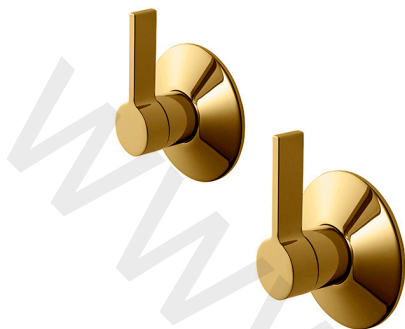

100238544 Gold

Set of 1/2" stop valves. Flow rate 59,94 l/min. at 3 bar

Extension kit

OPTION	SAP	FINISH	DIMENSION
1	100277969	-	25 mm

Spare parts

POS.	SAP	ART.	RRP*
1	100267028	LEFT HANDLE LIGNAGE STOP VALVE GOLD	-
2	100267052	RIGHT HANDLE LIGNAGE STOP VALVE GOLD	-
3	100258187	JUNTA MANETA PAV/LLAVE LIGNAGE	-
4	100266997	STOP VALVE TUBE LIGNAGE GOLD	-
5	100304845	EMB. PARED LOGO LIGNAGE LLAVE PASO ORO	-
6	100040151	MONTURA CERAMICA FEIS 10237	-
7	100040152	MONTURA CERAMICA FEIS N10237 SX	-
8	100266999	WALL TRIM LIGNAGE STOP VALVE GOLD	-