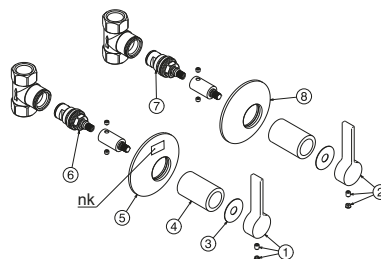

100238544 Gold

Set of 1/2" stop valves. Flow rate 59,94 l/min. at 3 bar

Extension kit

OPTION	SAP	FINISH	DIMENSION
1	100277969	-	25 mm

Spare parts

POS.	SAP	ART.	RRP*
1	100267028	LEFT HANDLE LIGNAGE STOP VALVE GOLD	-
2	100267052	RIGHT HANDLE LIGNAGE STOP VALVE GOLD	-
3	100258187	JUNTA MANETA PAV/LLAVE LIGNAGE	-
4	100266997	STOP VALVE TUBE LIGNAGE GOLD	-
5	100304845	EMB. PARED LOGO LIGNAGE LLAVE PASO ORO	-
6	100040151	MONTURA CERAMICA FEIS 10237	-
7	100040152	MONTURA CERAMICA FEIS N10237 SX	-
8	100266999	WALL TRIM LIGNAGE STOP VALVE GOLD	-