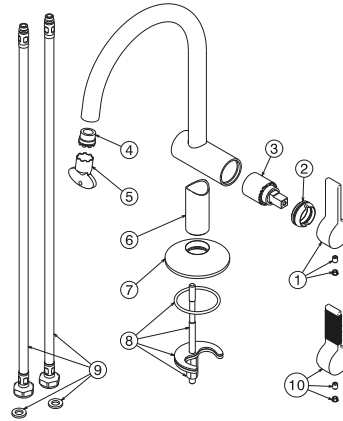

**100238550 Gold**

Single lever basin mixer 3/8". Ø25 mm ceramic cartridge. Length of hoses 380 mm. Without pop-up waste set 1 1/4". "Plus" aerator. Flow rate 5 l/min. at 3 bar.

## Spare parts

POS.	SAP	ART.	RRP*
1	100257841	HANDLE BASIN MIXER LIGNAGE GOLD	-
2	100257808	NUT BASIN MIXER LIGNAGE GOLD	-
3	100063488	CARTUCHO LAV-BIDE ESSENCE-C	-
4	100264264	AERATOR FLOW REGULATOR 5 L/M CONC. SMALL	-
5	100081788	LLAVE AIREADOR ENCASTRADO PEQUEÑO	-
6	100257833	TUBE BASIN MIXER LIGNAGE GOLD	-
7	100257834	BASE BASIN MIXER LIGNAGE GOLD	-
8	100257785	FIXING KIT BASIN MIXER LIGNAGE	-
9	100257779	LATIGUILLOS ALIMENTACION LIGNAGE LAV/BID	-
11	100305768	KEY FOR CARTRIDGE LIGNAGE BASIN MIXER	-