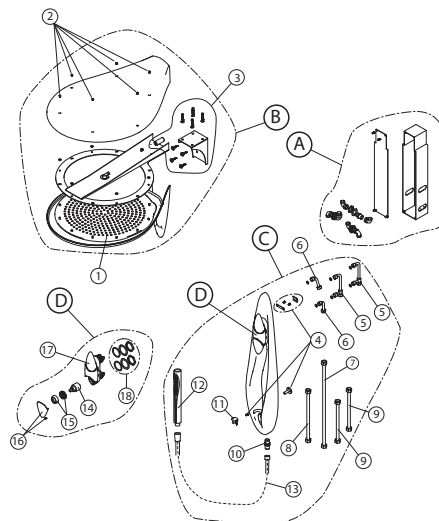

100239049 chrome

Shower column with headshower. Includes mixer and handshower with support

Spare parts

POS.	SAP	ART.	RRP*
1	100212021	REP NOZZLES VITAE SHOWER HEAD	-
2	100211987	SCREWS TOP PLATE VITAE SHO HEAD VITAE	-
3	100212012	FIXATION KIT FOR VITAE SHOWER HEAD	-
4	100212013	FIX KIT EXT BODY VITAE SHOWER COLUMN	-
5	100212022	RIGID TUBE WATER INLET VITAE SH COLUMN	-
6	100211988	RIGID TUBE WATER OUTLET VITAE SH COLUMN	-
7	100212014	HOSE 500 MM VITAE COLUMN SHOWER	-
8	100212023	HOSE 300 MM VITAE COLUMN SHOWER	-
9	100211978	HOSE 240 MM VITAE COLUMN SHOWER	-
10	100212030	FLEX HOSE CONECTOR VITAE SHOWER COLUMN	-
11	100211979	HAND SHOWER HOLDER CHR VITAE COLUMN	-
12	100188537	REP. HANDSHOCHROME VITAE BATHTUB/COLUMN	-
13	100137847	150CM SILVER FL SHOW.HOSE PVCTWIST FREE	-
14	100199849	REP. ONE CARTRIDGE VITAE BATHTUB MIXER	-
15	100200654	REP NUT+TRIM HANDLE VITAE BATHT MIX CR	-
16	100214282	REP. HANDSH. HANDLE VITAE COLUMN MIXER	-
17	100214249	REP. SHOWER HEAD HANDLE VITAE COL MIXER	-
18	100199885	REP. FIXATION + JOINT VITAE BATHT MIXER	-