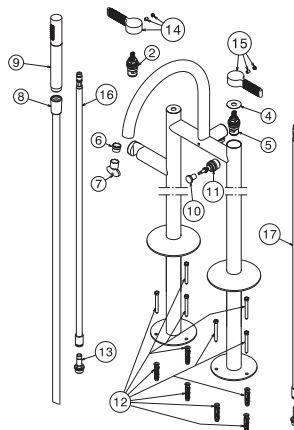

## 100241718 Gold

LUXE - Floor mounted bath shower mixer 3/8" with 150cm shower hose and hand shower. Ceramic disc valves. Automatic diverter. "Plus" aerator. Flow rate for shower: 15,3 l/min. at 3 bar and flow rate bath: 22,1 l/min. at 3 bar. Diameter 110 mm. at base.

## Spare parts

POS.	SAP	ART.	RRP*
2	100040151	MONTURA CERAMICA FEIS 10237	-
4	100258187	JUNTA MANETA PAV/LLAVE LIGNAGE	-
5	100040152	MONTURA CERAMICA FEIS N10237 SX	-
6	100272352	FLOW BREAKER FOR LIGNAGE FLOORMOUNTED	-
7	100081788	LLAVE AIREADOR ENCASTRADO PEQUEÑO	-
8	100258222	FLEX. 150CM PVC ANTITORSION ORO	-
9	100258209	MANETA DUCHA LIGNAGE ORO	-
10	100258240	EMB. INVERSOR LIGNAGE ORO	-
11	100084745	DIVERTER'S INTERNAL PART EXPOSED BATH/SH	-
12	100258213	TORNILLOS FIJACION PAV. LIGNAGE	-
13	100063497	JGO. CONEXIONES LOUNGE PAVIMENTO	-
14	100258169	LEFT HANDLE FLOORMOUN. LIGNAGE LUXE GOLD	-
15	100258231	RIGHT HANDLE FLOORMOU. LIGNAGE LUXE GOLD	-
16	100282252	RED SUPPLY HOSE LIGNAGE FLOORMOUNTED	-
17	100282243	BLUE SUPPLY HOSE LIGNAGE FLOORMOUNTED	-