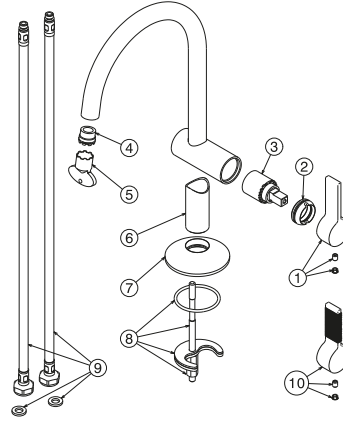

100241744 Gold

LUXE - Single lever basin mixer 3/8". Ø25 mm ceramic cartridge. Length of hoses 380 mm. Without pop-up waste set 1 1/4". "Plus" aerator. Flow rate 5 l/min. at 3 bar.

Spare parts

POS.	SAP	ART.	RRP*
1	100257841	HANDLE BASIN MIXER LIGNAGE GOLD	-
2	100257808	NUT BASIN MIXER LIGNAGE GOLD	-
3	100063488	CARTUCHO LAV-BIDE ESSENCE-C	-
4	100264264	AERATOR FLOW REGULATOR 5 L/M CONC. SMALL	-
5	100081788	LLAVE AIREADOR ENCASTRADO PEQUEÑO	-
6	100257833	TUBE BASIN MIXER LIGNAGE GOLD	-
7	100257834	BASE BASIN MIXER LIGNAGE GOLD	-
8	100257785	FIXING KIT BASIN MIXER LIGNAGE	-
9	100257779	LATIGUILLOS ALIMENTACION LIGNAGE LAV/BID	-
10	100257842	HANDLE BASIN MIXER LIGNAGE LUXE GOLD	-
11	100305768	KEY FOR CARTRIDGE LIGNAGE BASIN MIXER	-