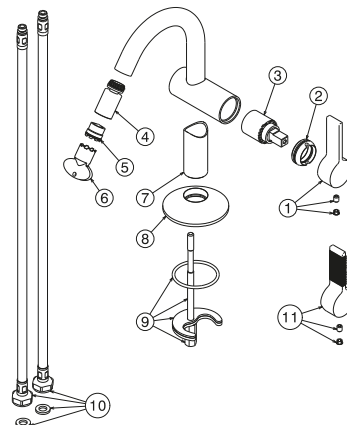

100241761 Gold

LUXE - Single lever bidet mixer 3/8". Ø25 mm ceramic cartridge. Length of hoses 380 mm. Without pop-up waste. "Plus" aerator. Flow rate 5 l/min. at 3 bar.

Spare parts

POS.	SAP	ART.	RRP*
2	100257808	NUT BASIN MIXER LIGNAGE GOLD	-
3	100063488	CARTUCHO LAV-BIDE ESSENCE-C	-
4	100264328	BALL JOINT LIGNAGE SL BIDET MIXER GOLD	-
5	100264264	AERATOR FLOW REGULATOR 5 L/M CONC. SMALL	-
6	100081788	LLAVE AIREADOR ENCASTRADO PEQUEÑO	-
7	100257833	TUBE BASIN MIXER LIGNAGE GOLD	-
8	100257834	BASE BASIN MIXER LIGNAGE GOLD	-
9	100257785	FIXING KIT BASIN MIXER LIGNAGE	-
10	100257779	LATIGUILLOS ALIMENTACION LIGNAGE LAV/BID	-
11	100257842	HANDLE BASIN MIXER LIGNAGE LUXE GOLD	-
12	100305768	KEY FOR CARTRIDGE LIGNAGE BASIN MIXER	-