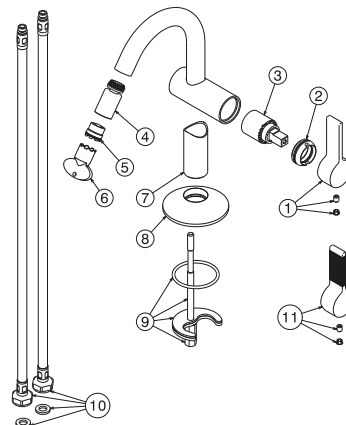

## 100241762 chrome

LUXE - Single lever bidet mixer 3/8". Ø25 mm ceramic cartridge. Length of hoses 380 mm. Without pop-up waste. "Plus" aerator. Flow rate 5 l/min. at 3 bar.

## Spare parts

POS.	SAP	ART.	RRP*
1	100257829	HANDLE BASIN MIXER LIGNAGE CHR	-
2	100257809	NUT BASIN MIXER LIGNAGE CHR	-
3	100063488	CARTUCHO LAV-BIDE ESSENCE-C	-
4	100264327	BALL JOINT LIGNAGE SL BIDET MIXER CHR	-
5	100264264	AERATOR FLOW REGULATOR 5 L/M CONC. SMALL	-
6	100081788	LLAVE AIREADOR ENCASTRADO PEQUEÑO	-
7	100257778	TUBE BASIN MIXER LIGNAGE GOLD	-
8	100257845	BASE BASIN MIXER LIGNAGE CHR	-
9	100257785	FIXING KIT BASIN MIXER LIGNAGE	-
10	100257779	LATIGUILLOS ALIMENTACION LIGNAGE LAV/BID	-
11	100257831	HANDLE BASIN MIXER LIGNAGE LUXE CHR	-
12	100305768	KEY FOR CARTRIDGE LIGNAGE BASIN MIXER	-