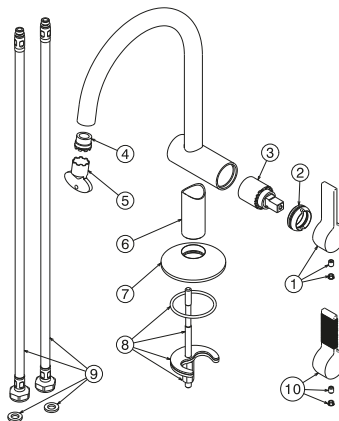

100241772 chrome

LUXE - Single lever basin mixer 3/8". Ø25 mm ceramic cartridge. Length of hoses 380 mm. Without pop-up waste set 1 1/4". "Plus" aerator. Flow rate 5 l/min. at 3 bar.

Spare parts

POS.	SAP	ART.	RRP*
2	100257809	NUT BASIN MIXER LIGNAGE CHR	-
3	100063488	CARTUCHO LAV-BIDE ESSENCE-C	-
4	100264264	AERATOR FLOW REGULATOR 5 L/M CONC. SMALL	-
5	100081788	LLAVE AIREADOR ENCASTRADO PEQUEÑO	-
6	100257778	TUBE BASIN MIXER LIGNAGE GOLD	-
7	100257845	BASE BASIN MIXER LIGNAGE CHR	-
8	100257785	FIXING KIT BASIN MIXER LIGNAGE	-
9	100257779	LATIGUILLOS ALIMENTACION LIGNAGE LAV/BID	-
10	100257831	HANDLE BASIN MIXER LIGNAGE LUXE CHR	-
11	100305768	KEY FOR CARTRIDGE LIGNAGE BASIN MIXER	-