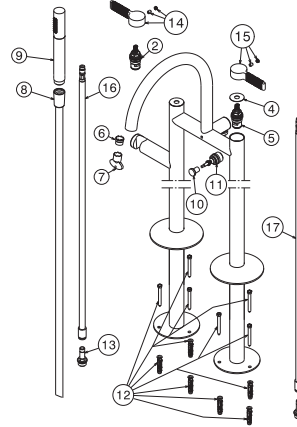

100241774 chrome

LUXE - Floor mounted bath shower mixer 3/8" with 150cm shower hose and hand shower. Ceramic disc valves. Automatic diverter. "Plus" aerator. Flow rate for shower: 15,3 l/min. at 3 bar and flow rate bath: 22,1 l/min. at 3 bar. Diameter 110 mm. at base.

Spare parts

POS.	SAP	ART.	RRP*
2	100040151	MONTURA CERAMICA FEIS 10237	-
4	100258187	JUNTA MANETA PAV/LLAVE LIGNAGE	-
5	100040152	MONTURA CERAMICA FEIS N10237 SX	-
6	100272352	FLOW BREAKER FOR LIGNAGE FLOORMOUNTED	-
7	100081788	LLAVE AIREADOR ENCASTRADO PEQUEÑO	-
8	100137847	150CM SILVER FL SHOW.HOSE PVCTWIST FREE	-
9	100258168	MANETA DUCHA LIGNAGE CR	-
10	100258206	EMB. INVERSOR LIGNAGE CROMO	-
11	100084745	DIVERTER'S INTERNAL PART EXPOSED BATH/SH	-
12	100258213	TORNILLOS FIJACION PAV. LIGNAGE	-
13	100063497	JGO. CONEXIONES LOUNGE PAVIMENTO	-
14	100258188	LEFT HANDLE FLOORMOUN. LIGNAGE LUXE CHR	-
15	100258223	RIGHT HANDLE FLOORMOUN. LIGNAGE LUXE CHR	-
16	100282252	RED SUPPLY HOSE LIGNAGE FLOORMOUNTED	-
17	100282243	BLUE SUPPLY HOSE LIGNAGE FLOORMOUNTED	-