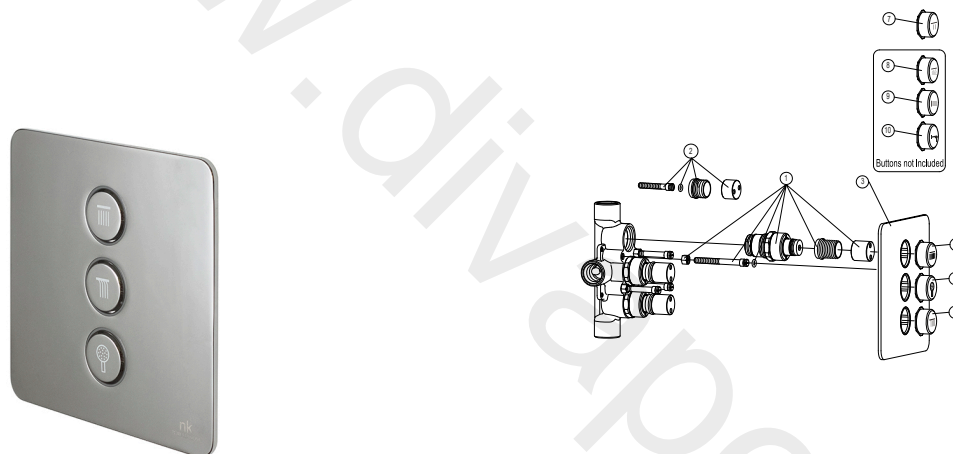

**100243838 chrome**

Concealed diverter bath/shower with 3 outlets. Inner connections 3/4" and outlet connections 1/2". Trim kit and Project Line body included. The flow rate at 3 bar is 23 l/min for up outlets at bottom and top both and 28 l/min for lateral outlet. Trims for hand shower, rain and cascade buttons installed. It incorporates additionally a central jet trim button interchangeable.

**Extension kit**

OPTION	SAP	FINISH	DIMENSION
1	100276370	BLACK	15 mm

**Spare parts****Versión: 1 : A00**

POS.	SAP	ART.	RRP*
1	100244099	REP. INT MEC T&F EXCEPT BAR/WATER SUPPLY	-
2	100244079	REP. RED. MEC PUSH TOUCH&FEEL	-
3	100244118	REP. TRIM PLATE T&F 100243848	-
4	100253831	REP BOTON EMB DUCHA TOUCH&FEEL 100243838	-
5	100253788	REP BOT EMB TELE TOUCH&FEEL 100243838	-
6	100253832	REP BOT EMB CASC TOUCH&FEEL 100243838	-
7	100253806	REP B EMB CH CENT TOUCH&FEEL 100243838	-
8	100253799	REP BOT EMB VAPO TOUCH&FEEL 100243838	-
9	100253850	REP BOT EMB JET LAT TOUCH&FEEL 100243838	-
10	100253808	REP BOT EMB C/BA TOUCH&FEEL 100243838	-

**Versión: 2 : A01**

POS.	SAP	ART.	RRP*
1	100244099	REP. INT MEC T&F EXCEPT BAR/WATER SUPPLY	-
2	100244079	REP. RED. MEC PUSH TOUCH&FEEL	-

3	100244118	REP. TRIM PLATE T&F 100243848	-
4	100253831	REP BOTON EMB DUCHA TOUCH&FEEL 100243838	-
5	100253788	REP BOT EMB TELE TOUCH&FEEL 100243838	-
6	100253832	REP BOT EMB CASC TOUCH&FEEL 100243838	-
7	100253806	REP B EMB CH CENT TOUCH&FEEL 100243838	-
8	100253799	REP BOT EMB VAPO TOUCH&FEEL 100243838	-
9	100253850	REP BOT EMB JET LAT TOUCH&FEEL 100243838	-
10	100253808	REP BOT EMB C/BA TOUCH&FEEL 100243838	-