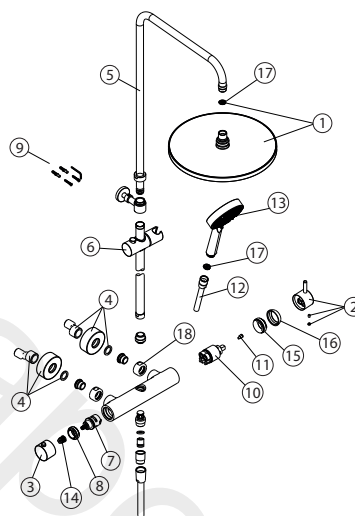

## 100245934 Matt black

Shower column with mixer taps with savetouch technology, round shower head, telescopic slide rail with slider hand shower bracket and "JOY S" hand shower. With connections of 1/2" and with a distance of 150±20mm between them. It includes a non-return valve. The flow rate at 3 bar of the hand shower is 7,83l/min and of the shower head 8,65 l/min.

### Spare parts

Versión: 1 : A00

POS.	SAP	ART.	RRP*
1	100267658	SHOWER HEAD TEC ROUND COLUMN BLACK MATT	-
2	100267724	MAN TEMP. COLUM. MONM.TEC ROUND NEGRO	-
3	100267713	MANETA INV. COLUM.MONM.TEC ROUND NEGRO	-
4	100267688	EXC+EMB. COLUM.MONM.TEC ROUND NEGRO	-
5	100267669	TUBO SUPERIOR TEC ROUND TERMO. NEGRO	-
6	100267687	SOP DUCHETA COLUMN. TEC ROUND NEGRO	-
7	100267714	INVERSOR COLUMNA MONM. TEC ROUND	-
8	100259558	CARTRIDGE NUT ICON ROUND MIX SL	-
9	100267689	KIT FIJACION SOPOR. TUBO COLUM.TEC ROUND	-
10	250036766	CARTUCHO ECO MONOMANDO ICON	-
11	100259566	CARTRIDGE ADAPTOR ICON ROUND MIX	-
12	100215377	FLEXIBLE 150 CMS PVC ANTITORSION NG	-
13	100213256	MINIMAL HANDSHOWER BLACK	-
14	100066742	INSERTO PLASTICO MEZCLAD.TERMO.CLIP13X20	-
15	250036769	GUIA FIJACION MONOMANDO ICON	-
16	100267723	EMB.CART.COLUMNA MONM.TEC ROUND NEGRO	-
17	100072961	LIMITADOR 9L/MIN DUCHA	-
18	100285086	TUERCA FIJACION EXCENT. TEC SQUARE NEGRO	-