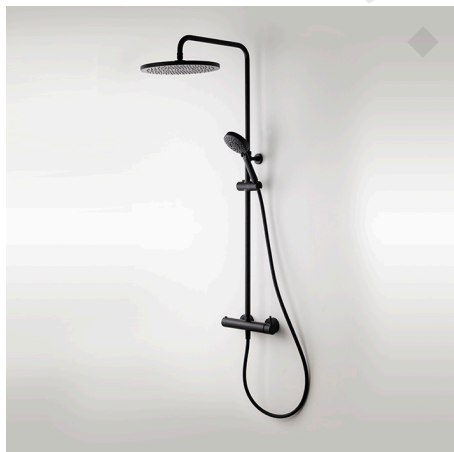

## 100245934 Matt black

Shower column with mixer taps with savetouch technology, round shower head, telescopic slide rail with slider hand shower bracket and "JOY S" hand shower. With connections of 1/2" and with a distance of 150±20mm between them. It includes a non-return valve. The flow rate at 3 bar of the hand shower is 7,83l/min and of the shower head 8,65 l/min.

### Spare parts

Versión: 1 : A00

POS.	SAP	ART.	RRP*
1	100267658	SHOWER HEAD TEC ROUND COLUMN BLACK MATT	-
2	100267724	MAN TEMP. COLUM. MONM.TEC ROUND NEGRO	-
3	100267713	MANETA INV. COLUM.MONM.TEC ROUND NEGRO	-
4	100267688	EXC+EMB. COLUM.MONM.TEC ROUND NEGRO	-
5	100267669	TUBO SUPERIOR TEC ROUND TERMO. NEGRO	-
6	100267687	SOP DUCHETA COLUMN. TEC ROUND NEGRO	-
7	100267714	INVERSOR COLUMNA MONM. TEC ROUND	-
8	100259558	CARTRIDGE NUT ICON ROUND MIX SL	-
9	100267689	KIT FIJACION SOPOR. TUBO COLUM.TEC ROUND	-
10	250036766	CARTUCHO ECO MONOMANDO ICON	-
11	100259566	CARTRIDGE ADAPTOR ICON ROUND MIX	-
12	100215377	FLEXIBLE 150 CMS PVC ANTITORSION NG	-
13	100213256	MINIMAL HANDSHOWER BLACK	-
14	100066742	INSERTO PLASTICO MEZCLAD.TERMO.CLIP13X20	-
15	250036769	GUIA FIJACION MONOMANDO ICON	-
16	100267723	EMB.CART.COLUMNA MONM.TEC ROUND NEGRO	-
17	100072961	LIMITADOR 9L/MIN DUCHA	-
18	100285086	TUERCA FIJACION EXCENT. TEC SQUARE NEGRO	-