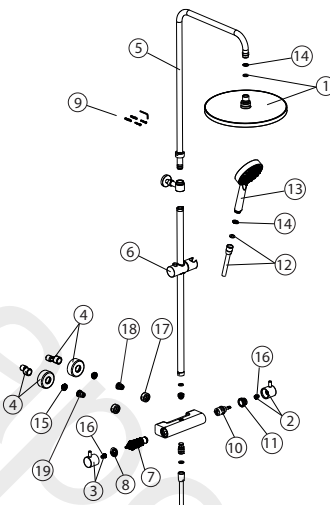

## 100245943 Matt black

Thermostatic shower column with built-in wax thermoelement with savetouch technology, round shower head, telescopic slide rail with slider bracket and additional "JOY S" hand shower. With connections of 1/2" and with a distance of 150±20mm between them. It includes non-return valve and safety stop at 38°C. The flow rate at 3 bar of the hand shower is 8,84l/min and of the shower head 8,68 l/min.

### Spare parts

Versión: 1 : A00

POS.	SAP	ART.	RRP*
1	100267658	SHOWER HEAD TEC ROUND COLUMN BLACK MATT	-
2	100267715	MAN INVER.COLUM.TERM. TEC ROUND NEGRO	-
3	100267742	MAN TEMP.COLUM. TERM. TEC ROUND NEGRO	-
4	100267740	EXCENT.+EMB.COLUM.TERM.TEC ROUND NEGRO	-
5	100267669	TUBO SUPERIOR TEC ROUND TERMO. NEGRO	-
6	100267687	SOP DUCHETA COLUMN. TEC ROUND NEGRO	-
7	100157729	CARTUCHO TERMOSTATICO PLASTICO HB F-LARG	-
8	100046424	ANILLO LIMIT.TEMP.TERM.BASIC	-
9	100267689	KIT FIJACION SOPOR. TUBO COLUM.TEC ROUND	-
10	250034501	CARTUCHO DESVIADOR IPSO SQUARE MIX	-
11	250034513	TUERCA-GUIA DESVIADOR IPSO SQUARE MIX	-
12	100215377	FLEXIBLE 150 CMS PVC ANTITORSION NG	-
13	100213256	MINIMAL HANDSHOWER BLACK	-
14	100072961	LIMITADOR 9L/MIN DUCHA	-
15	100143704	FILTRO TERMOST.EXT.D.Y B.D.BASIC	-
16	100285058	HANDLE CONNECTOR TEC ROUND MIX	-
17	100285086	TUERCA FIJACION EXCENT. TEC SQUARE NEGRO	-
29	250023963	ANTIRRETORNO COLUMNA IPSO	-
30	250036742	ANTIRRETORNO ICON SQUARE AC	-