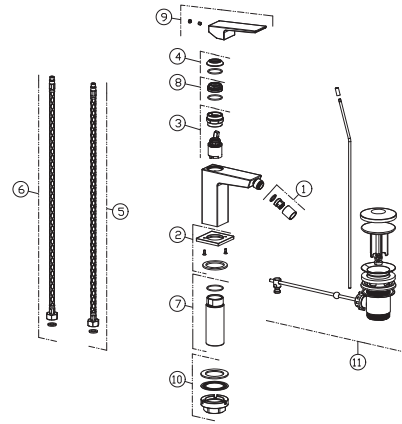

## 100263918 chrome

Single lever bidet mixer 3/8". Ø25 mm. ceramic cartridge. Length of hoses 405 mm. With pop-up waste set 1 1/4". "Plus" aerator. Flow rate 5 l/min. at 3 bar.

### Spare parts

POS.	SAP	ART.	RRP*
1	100266992	AERATOR WITH HOUSING SL SQUARE BIDET CHR	-
2	100267014	REP CHROM BASE SQ BAS BIDET AND HIGH MIX	-
3	100266986	REP. CART FOR SQ BAS BIDET AND HIG MIX	-
4	100266955	REP. CHR TRIM CART SQUARE FAUCETS	-
5	100040133	FLEXIBLE ALIMENT. LIBRA/IRTA/SIAN LAV	-
6	100046389	LATIGUILLO ALIM. AGUA CALIENTE NORA/DUNE	-
7	100267023	REP. SHANK FOR SQUARE BID AND HIGH SP	-
8	100267009	REP. CART FIXING NUT SQUARE FAUCETS	-
10	100266996	REP. HANDLE IN CHROME SQUARE FAUCETS	-
11	100266993	REP. FIXING KIT SQUARE FAUCETS	-
12	100271108	REP. SQUARE WASTE BIDET CHR	-