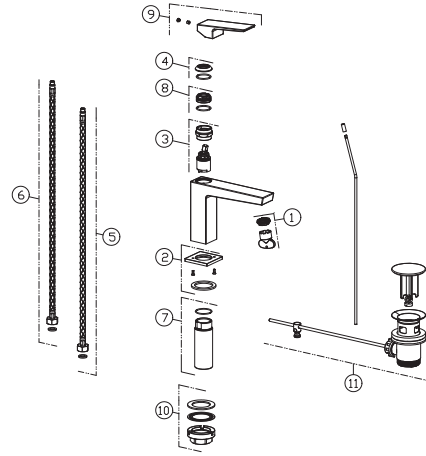

## 100263947 chrome

Single lever basin mixer 3/8". Ø25 mm ceramic cartridge. Length of hoses 405 mm. With pop-up waste set 1 1/4". "Plus" aerator. Flow rate 5 l/min. at 3 bar.

### Spare parts

POS.	SAP	ART.	RRP*
1	100266991	REP. AER+KEY SQUARE HIGH SP BASIN MIXER	-
2	100267014	REP CHROM BASE SQ BAS BIDET AND HIGH MIX	-
3	100266986	REP. CART FOR SQ BAS BIDET AND HIG MIX	-
4	100266955	REP. CHR TRIM CART SQUARE FAUCETS	-
5	100040133	FLEXIBLE ALIMENT. LIBRA/IRTA/SIAN LAV	-
6	100046389	LATIGUILLO ALIM. AGUA CALIENTE NORA/DUNE	-
7	100267023	REP. SHANK FOR SQUARE BID AND HIGH SP	-
8	100267009	REP. CART FIXING NUT SQUARE FAUCETS	-
9	100266996	REP. HANDLE IN CHROME SQUARE FAUCETS	-
10	100266993	REP. FIXING KIT SQUARE FAUCETS	-
11	100271460	REP. SQUARE WASTE BASIN CHR	-