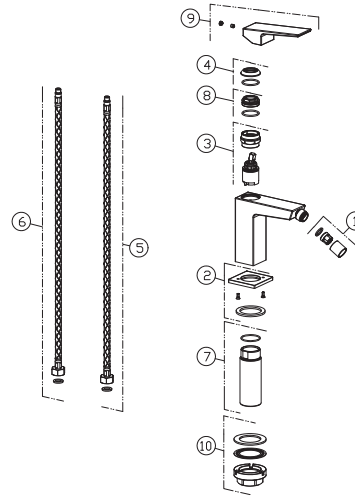

## 100263948 chrome

Single lever bidet mixer 3/8". Ø35 mm ceramic cartridge. Length of hoses 405 mm. Without pop-up waste set 1 1/4". "Plus" aerator. Flow rate 5 l/min at 3 bar.

### Spare parts

POS.	SAP	ART.	RRP*
1	100266992	AERATOR WITH HOUSING SL SQUARE BIDET CHR	-
2	100267014	REP CHROM BASE SQ BAS BIDET AND HIGH MIX	-
3	100266986	REP. CART FOR SQ BAS BIDET AND HIG MIX	-
4	100266955	REP. CHR TRIM CART SQUARE FAUCETS	-
5	100040133	FLEXIBLE ALIMENT. LIBRA/IRTA/SIAN LAV	-
6	100046389	LATIGUILLO ALIM. AGUA CALIENTE NORA/DUNE	-
7	100267023	REP. SHANK FOR SQUARE BID AND HIGH SP	-
8	100267009	REP. CART FIXING NUT SQUARE FAUCETS	-
9	100266996	REP. HANDLE IN CHROME SQUARE FAUCETS	-
10	100266993	REP. FIXING KIT SQUARE FAUCETS	-