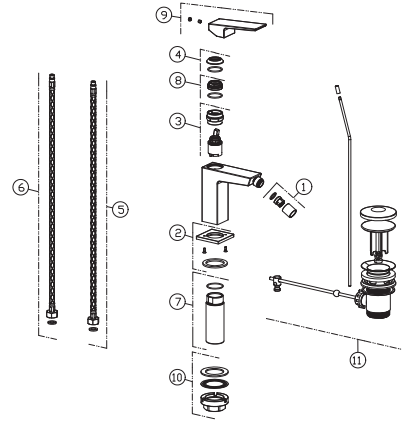

100263975 Matt black

Single lever bidet mixer 3/8". Ø25 mm. ceramic cartridge. Length of hoses 405 mm. With pop-up waste set 1 1/4". "Plus" aerator. Flow rate 5 l/min. at 3 bar.

Spare parts

POS.	SAP	ART.	RRP*
1	100268589	REP. AER+KEY SQ BAS AND BIDET MIX BLACK	-
2	100267024	REP BLACK BASE SQ BAS BIDET AND HIGH MIX	-
3	100266986	REP. CART FOR SQ BAS BIDET AND HIG MIX	-
4	100266958	REP. BLACK TRIM CART SQUARE FAUCETS	-
5	100040133	FLEXIBLE ALIMENT. LIBRA/IRTA/SIAN LAV	-
6	100046389	LATIGUILLO ALIM. AGUA CALIENTE NORA/DUNE	-
7	100267023	REP. SHANK FOR SQUARE BID AND HIGH SP	-
9	100267009	REP. CART FIXING NUT SQUARE FAUCETS	-
10	100266957	REP. HANDLE IN BLACK SQUARE FAUCETS	-
11	100266993	REP. FIXING KIT SQUARE FAUCETS	-
12	100271059	REP. SQUARE WASTE BIDET BLACK	-