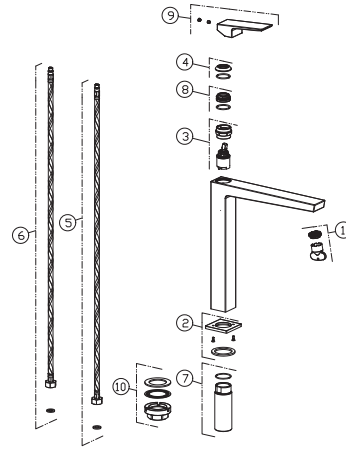

100263976 Matt black

High spout single lever basin mixer 3/8". Ø25 mm ceramic cartridge. Length of hoses 650 mm. Without pop-up waste set 1 1/4". Adjustable "Plus" aerator. Flow rate 4,7 l/min. at 3 bar.

Spare parts

POS.	SAP	ART.	RRP*
1	100266991	REP. AER+KEY SQUARE HIGH SP BASIN MIXER	-
2	100267024	REP BLACK BASE SQ BAS BIDET AND HIGH MIX	-
3	100266986	REP. CART FOR SQ BAS BIDET AND HIG MIX	-
4	100266958	REP. BLACK TRIM CART SQUARE FAUCETS	-
5	100039823	JGO.ALIMENT.LAV C/ALTO LIBRA 1364	-
6	100047041	LATIGUILLO ALIM. AGUA CAL. NORA LAV C	-
7	100267023	REP. SHANK FOR SQUARE BID AND HIGH SP	-
8	100267009	REP. CART FIXING NUT SQUARE FAUCETS	-
9	100266957	REP. HANDLE IN BLACK SQUARE FAUCETS	-
10	100266993	REP. FIXING KIT SQUARE FAUCETS	-