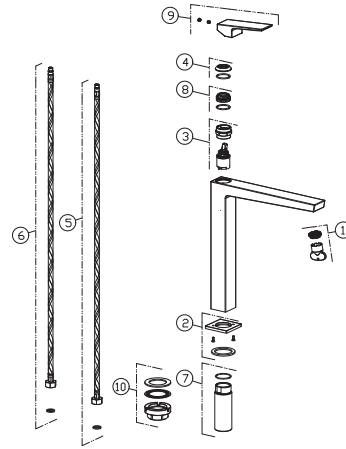

100263999 chrome

High spout single lever basin mixer 3/8". Ø25 mm ceramic cartridge. Length of hoses 650 mm. Without pop-up waste set 1 1/4". Adjustable "Plus" aerator. Flow rate 4,7 l/min. at 3 bar.

Spare parts

POS.	SAP	ART.	RRP*
1	100266991	REP. AER+KEY SQUARE HIGH SP BASIN MIXER	-
2	100267014	REP CHROM BASE SQ BAS BIDET AND HIGH MIX	-
3	100266986	REP. CART FOR SQ BAS BIDET AND HIG MIX	-
4	100266955	REP. CHR TRIM CART SQUARE FAUCETS	-
5	100039823	JGO.ALIMENT.LAV C/ALTO LIBRA 1364	-
6	100047041	LATIGUILLO ALIM. AGUA CAL. NORA LAV C	-
7	100267023	REP. SHANK FOR SQUARE BID AND HIGH SP	-
8	100267009	REP. CART FIXING NUT SQUARE FAUCETS	-
9	100266996	REP. HANDLE IN CHROME SQUARE FAUCETS	-
10	100266993	REP. FIXING KIT SQUARE FAUCETS	-