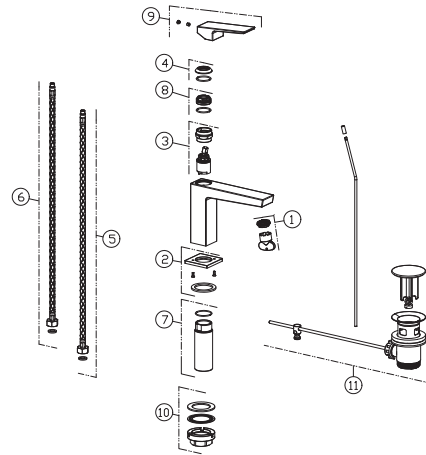

## 100264003 Matt black

Single lever basin mixer 3/8". Ø25 mm ceramic cartridge. Length of hoses 405 mm. With pop-up waste set 1 1/4". "Plus" aerator. Flow rate 5 l/min. at 3 bar.

### Spare parts

POS.	SAP	ART.	RRP*
1	100266991	REP. AER+KEY SQUARE HIGH SP BASIN MIXER	-
2	100267024	REP BLACK BASE SQ BAS BIDET AND HIGH MIX	-
3	100266986	REP. CART FOR SQ BAS BIDET AND HIG MIX	-
4	100266958	REP. BLACK TRIM CART SQUARE FAUCETS	-
5	100040133	FLEXIBLE ALIMENT. LIBRA/IRTA/SIAN LAV	-
6	100046389	LATIGUILLO ALIM. AGUA CALIENTE NORA/DUNE	-
7	100267023	REP. SHANK FOR SQUARE BID AND HIGH SP	-
8	100267009	REP. CART FIXING NUT SQUARE FAUCETS	-
9	100266957	REP. HANDLE IN BLACK SQUARE FAUCETS	-
10	100266993	REP. FIXING KIT SQUARE FAUCETS	-
11	100271461	POP UP WASTE 1 1/4" BLACK	-