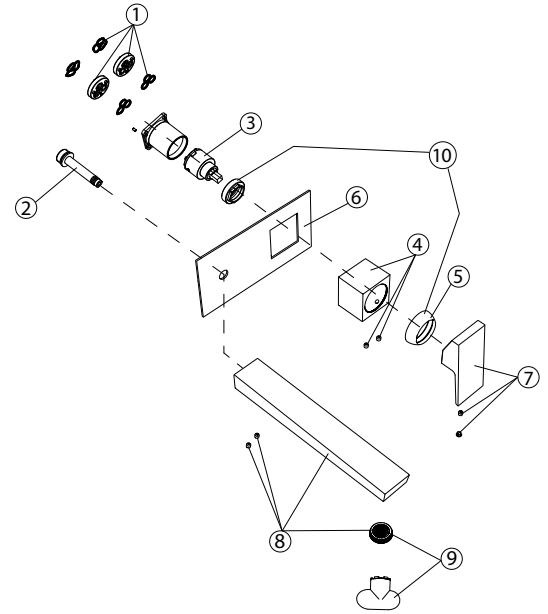

100264004 Matt black

Single lever basin mixer trim kit. . Ø35 mm ceramic cartridge. Without pop up waste. Flow rate 5 L/min at 3 bar. Possibility of vertical and horizontal installation.

Spare parts

POS.	SAP	ART.	RRP*
1	100155277	INSTALLATION DISKS SMART BOX BASIN	-
2	100275687	REP. CONECTOR CAÑ?O SQUARE SB BASIN	-
3	100130677	CART.H.FLOW K35 WITHOUT DIST.& HOT LIMIT	-
4	100275709	REP. CUBRE CARTUCH SQUARE LAV. ENC NEGRO	-
6	100275731	REP. PLACA SQUARE LAV. ENCASTRE NEGRO	-
7	100275750	REP. MANETA SQUARE LAV. ENCASTRE NEGRO	-
8	100275688	REP. CA SQUARE LAV. ENCASTRE NEGRO	-
9	100266991	REP. AER+KEY SQUARE HIGH SP BASIN MIXER	-
10	100148124	NUT + TRIM PROJECT LINE BLACK	-