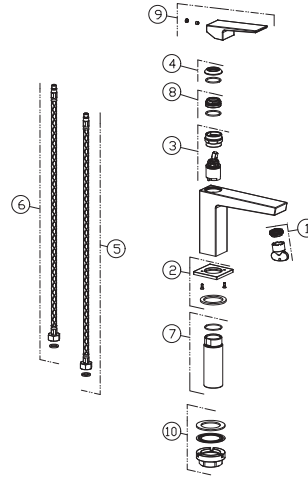

## 100264005 chrome

Single lever basin mixer 3/8". Ø25 mm ceramic cartridge. Length of hoses 405 mm. Without pop-up waste set 1 1/4". "Plus" aerator. Flow rate 5 l/min. at 3 bar.

### Spare parts

POS.	SAP	ART.	RRP*
1	100266991	REP. AER+KEY SQUARE HIGH SP BASIN MIXER	-
2	100267014	REP CHROM BASE SQ BAS BIDET AND HIGH MIX	-
3	100266986	REP. CART FOR SQ BAS BIDET AND HIG MIX	-
4	100266955	REP. CHR TRIM CART SQUARE FAUCETS	-
5	100040133	FLEXIBLE ALIM. LIBRA/IRTA/SIAN LAV	-
6	100046389	LATIGUILLO ALIM. AGUA CALIENTE NORA/DUNE	-
7	100267023	REP. SHANK FOR SQUARE BID AND HIGH SP	-
8	100267009	REP. CART FIXING NUT SQUARE FAUCETS	-
9	100266996	REP. HANDLE IN CHROME SQUARE FAUCETS	-
10	100266993	REP. FIXING KIT SQUARE FAUCETS	-