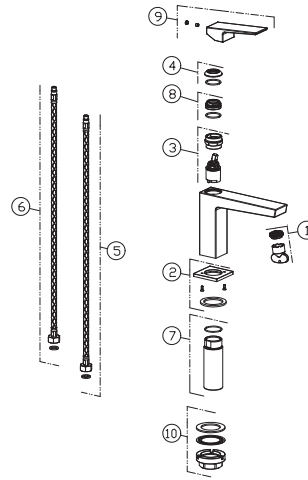

100264006 Matt black

Single lever basin mixer 3/8". Ø25 mm ceramic cartridge. Length of hoses 405 mm. Without pop-up waste set 1 1/4". "Plus" aerator. Flow rate 5 l/min. at 3 bar.

Spare parts

POS.	SAP	ART.	RRP*
1	100266991	REP. AER+KEY SQUARE HIGH SP BASIN MIXER	-
2	100267024	REP BLACK BASE SQ BAS BIDET AND HIGH MIX	-
3	100266986	REP. CART FOR SQ BAS BIDET AND HIG MIX	-
4	100266958	REP. BLACK TRIM CART SQUARE FAUCETS	-
5	100040133	FLEXIBLE ALIMENT. LIBRA/IRTA/SIAN LAV	-
6	100046389	LATIGUILLO ALIM. AGUA CALIENTE NORA/DUNE	-
7	100267023	REP. SHANK FOR SQUARE BID AND HIGH SP	-
8	100267009	REP. CART FIXING NUT SQUARE FAUCETS	-
9	100266957	REP. HANDLE IN BLACK SQUARE FAUCETS	-
10	100266993	REP. FIXING KIT SQUARE FAUCETS	-