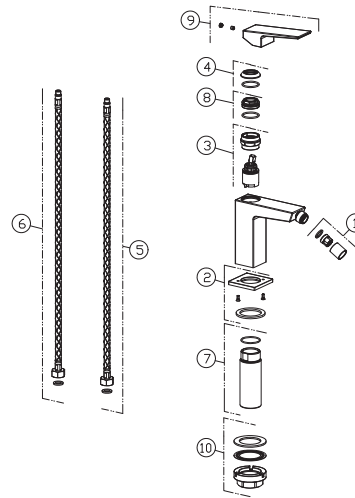

## 100264013 Matt black

Single lever bidet mixer 3/8". Ø35 mm ceramic cartridge. Length of hoses 405 mm. Without pop-up waste set 1 1/4". "Plus" aerator. Flow rate 5 l/min. at 3 bar.

### Spare parts

POS.	SAP	ART.	RRP*
1	100268589	REP. AER+KEY SQ BAS AND BIDET MIX BLACK	-
2	100267024	REP BLACK BASE SQ BAS BIDET AND HIGH MIX	-
3	100266986	REP. CART FOR SQ BAS BIDET AND HIG MIX	-
4	100266958	REP. BLACK TRIM CART SQUARE FAUCETS	-
5	100040133	FLEXIBLE ALIMENT. LIBRA/IRTA/SIAN LAV	-
6	100046389	LATIGUILLO ALIM. AGUA CALIENTE NORA/DUNE	-
7	100267023	REP. SHANK FOR SQUARE BID AND HIGH SP	-
8	100267009	REP. CART FIXING NUT SQUARE FAUCETS	-
9	100266957	REP. HANDLE IN BLACK SQUARE FAUCETS	-
10	100266993	REP. FIXING KIT SQUARE FAUCETS	-