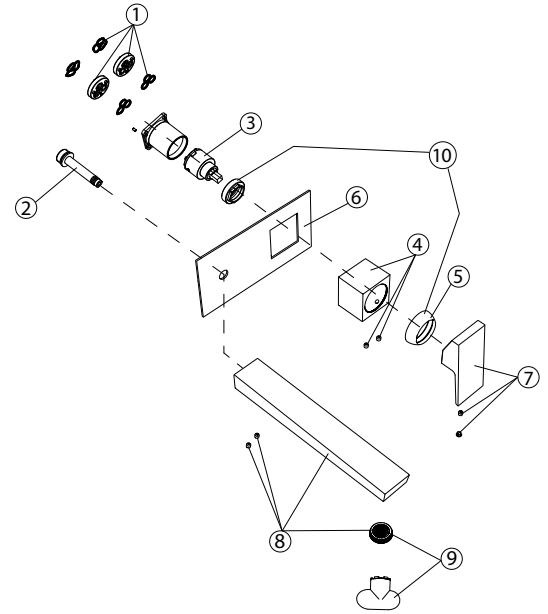

## 100264021 chrome

Single lever basin mixer trim kit. . Ø35 mm ceramic cartridge. Without pop up waste. Flow rate 5 L/min at 3 bar. Possibility of vertical and horizontal installation.

### Spare parts

POS.	SAP	ART.	RRP*
1	100155277	INSTALLATION DISKS SMART BOX BASIN	-
2	100275687	REP. CONECTOR CAÑ?O SQUARE SB BASIN	-
3	100130677	CART.H.FLOW K35 WITHOUT DIST.& HOT LIMIT	-
4	100275685	REP. CUBRE CARTUCH SQUARE LAV. ENC CR	-
6	100275719	REP. PLACA SQUARE LAV. ENCASTRE CROMO	-
7	100275677	REP. MANETA SQUARE LAV. ENCASTRE CROMO	-
8	100275746	REP. SQUARE SPOUT WALL MOUNT BAS MIX CHR	-
9	100266991	REP. AER+KEY SQUARE HIGH SP BASIN MIXER	-
10	100108411	NUT + TRIM PROJECT LINE CHROME	-