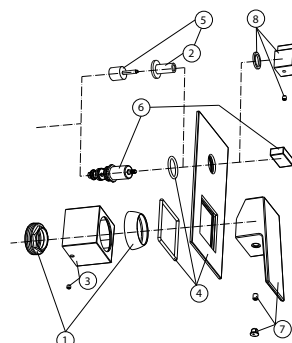

100266786 chrome

Single lever concealed bath shower mixer trim kit

Spare parts

POS.	SAP	ART.	RRP*
1	100108411	NUT + TRIM PROJECT LINE CHROME	-
2	100140686	SMART BOX VARIO DIVERTER TRIM	-
3	100108399	SQUARE COVER CARTRIDGE PROJECT LINE CHR.	-
4	100144299	SQUARED W.TRIM CONC. SMARTBOX VARIO	-
5	100170351	SQUAR. DIVERTER CONC. SMARTBOX VARIO	-
6	100108395	SQUARE DIVER. PROJECT LINE CON. B/S CHR.	-
7	100270308	REP. SQUARE HANDLE SH CONC EXT PARTS CHR	-