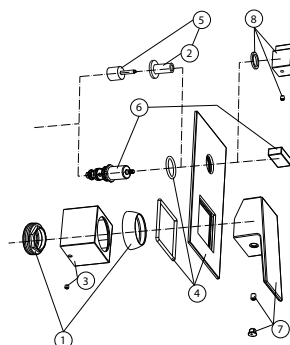

100266788 Matt black

Single lever concealed bath shower mixer trim kit

Spare parts

POS.	SAP	ART.	RRP*
1	100148124	NUT + TRIM PROJECT LINE BLACK	-
2	100149211	EMB. INVERSOR SMARTBOX MEZCLADOR NEG	-
3	100270348	CARTRIDGE TRIM SQUARE SH EXT PARTS BLACK	-
4	100270309	SQUARE PLATE SH/BATH CONC EXT P BLACK	-
5	100147253	SQUAR. DIVERTER CONC. SMARTBOX VARIO BL.	-
6	100148132	SQUARE DIVER. PROJECT LINE CON. B/S BL.	-
7	100270390	REP. SQUARE HANDLE SH EXT PART BLACK	-