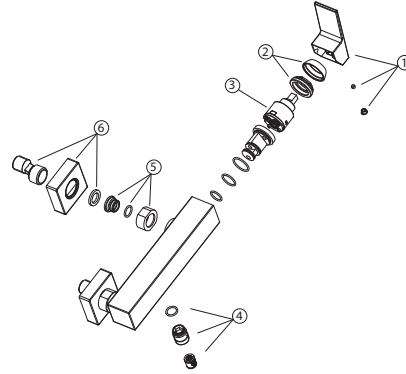

100266799 chrome

Wall mounted exposed shower mixer with Ø35 mm ceramic cartridge and 1/2" connections. Centre distance 150 +/-15 mm. Flow rate 18 l/min. at 3 bar.

Spare parts

POS.	SAP	ART.	RRP*
1	100287302	HANDLE SQUARE EXPOSED SHOW AND SH/BATH C	-
2	100287306	TRIM + NUT SQUARE EXPOSED CHR	-
3	100130677	CART.H.FLOW K35 WITHOUT DIST.& HOT LIMIT	-
4	100287301	TRIM+CHECK VALVE EXPOSED SQUARE CHR	-
5	100287293	FIXING NUT SQUARE EXPOSED SHOWER CHR	-
6	100287342	TRIM + S-ELBOW (1X) SQUARE EXPOSED SHOWE	-