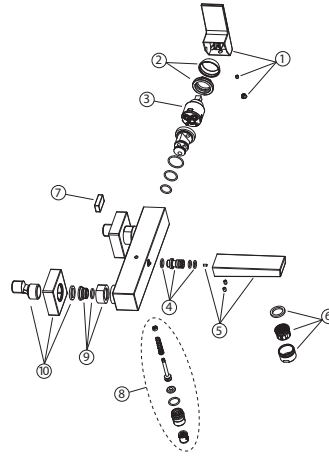

100266809 Matt black

Wall mounted exposed bath shower mixer with Ø35 mm ceramic cartridge, 1/2" connections, semi-automatic diverter and "plus" aerator. Centre distance 150+/-15 mm. Flow rate for shower: 18 l/min. at 3 bar and flow rate bath: 15,98 l/min. at 3 bar.

Spare parts

POS.	SAP	ART.	RRP*
1	100287278	HANDLE SQUARE EXPOSED SHOW AND SH/BATH B	-
2	100287310	TRIM + NUT SQUARE EXPOSED BLACK	-
3	100130677	CART.H.FLOW K35 WITHOUT DIST.& HOT LIMIT	-
4	100287333	CONNECTOR SQUARE SPOUT SHOWER EXPOSED	-
5	100287290	SPOUT SQUARE EXPOSED SHOWER/BATH BLACK	-
6	100287298	HOUSING + AERATOR SQUARE EXPOSED SHOWER/	-
7	100287282	PULLER FOR DIVERTER SQUARE EXPOSED SHOW	-
8	100287281	DIVERTER SQUARE EXPOSED SHOWER/BATH BLAC	-
9	100287307	FIXING NUT SQUARE EXPOSED SHOWER BLACK	-
10	100287314	TRIM + S-ELBOW (1X) SQUARE EXPOSED SHOWE	-