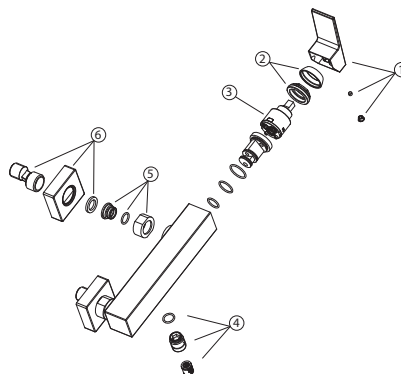

## 100266814 Matt black

Wall mounted exposed shower mixer with Ø35 mm ceramic cartridge and 1/2" connections. Centre distance 150 +/-15 mm. Flow rate 18 l/min. at 3 bar.

### Spare parts

POS.	SAP	ART.	RRP*
1	100287278	HANDLE SQUARE EXPOSED SHOW AND SH/BATH B	-
2	100287310	TRIM + NUT SQUARE EXPOSED BLACK	-
3	100130677	CART.H.FLOW K35 WITHOUT DIST.& HOT LIMIT	-
4	100287263	TRIM+CHECK VALVE EXPOSED SQUARE BLACK	-
5	100287307	FIXING NUT SQUARE EXPOSED SHOWER BLACK	-
6	100287314	TRIM + S-ELBOW (1X) SQUARE EXPOSED SHOWE	-