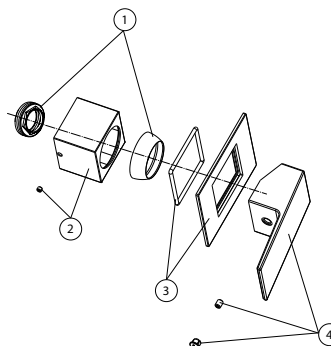

100266828 chrome

Single lever concealed shower mixer trim kit.

Spare parts

POS.	SAP	ART.	RRP*
1	100108411	NUT + TRIM PROJECT LINE CHROME	-
2	100108399	SQUARE COVER CARTRIDGE PROJECT LINE CHR.	-
3	100108410	PLACA CUAD. PROJECT LINE ENC. D. CROMO	-
4	100270308	REP. SQUARE HANDLE SH CONC EXT PARTS CHR	-