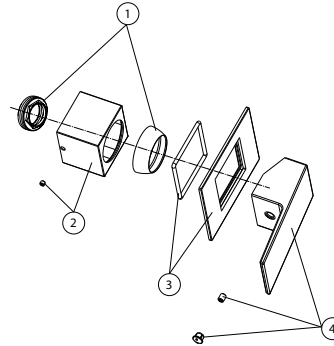

100266837 Matt black

Single lever concealed shower mixer trim kit.

Spare parts

POS.	SAP	ART.	RRP*
1	100148124	NUT + TRIM PROJECT LINE BLACK	-
2	100270348	CARTRIDGE TRIM SQUARE SH EXT PARTS BLACK	-
3	100270373	SQUARE PLATE SHOWER CONC EXT PART BLACK	-
4	100270390	REP. SQUARE HANDLE SH EXT PART BLACK	-