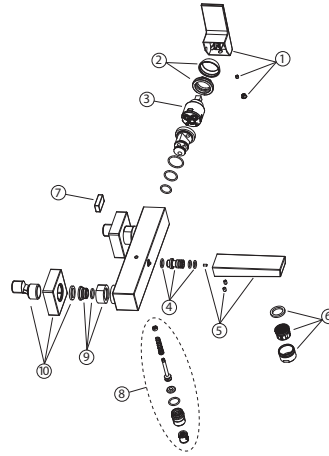

## 100266840 chrome

Wall mounted exposed bath shower mixer with Ø35 mm ceramic cartridge, 1/2" connections, semi-automatic diverter and "plus" aerator. Centre distance 150+/-15 mm. Flow rate for shower: 18 l/min. at 3 bar and flow rate bath: 15,98 l/min. at 3 bar.

### Spare parts

POS.	SAP	ART.	RRP*
1	100287302	HANDLE SQUARE EXPOSED SHOW AND SH/BATH C	-
2	100287306	TRIM + NUT SQUARE EXPOSED CHR	-
3	100130677	CART.H.FLOW K35 WITHOUT DIST.& HOT LIMIT	-
4	100287333	CONNECTOR SQUARE SPOUT SHOWER EXPOSED	-
5	100287209	SPOUT SQUARE EXPOSED SHOWER/BATH CHR	-
6	100287340	HOUSING + AERATOR SQUARE EXPOSED SHOWER/	-
7	100287303	PULLER FOR DIVERTER SQUARE EXPOSED SHOW	-
8	100287291	DIVERTER SQUARE EXPOSED SHOWER/BATH CHR	-
9	100287293	FIXING NUT SQUARE EXPOSED SHOWER CHR	-
10	100287342	TRIM + S-ELBOW (1X) SQUARE EXPOSED SHOWE	-