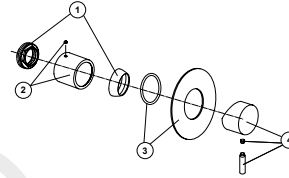

## 100267005 Matt black

Single lever concealed shower mixer trim kit.

### Spare parts

POS.	SAP	ART.	RRP*
1	100148124	NUT + TRIM PROJECT LINE BLACK	-
2	100148125	ROUND CARTRIDGE COVER PROJECT LINE BLACK	-
3	100211989	ROUND WALL TRIM CONC. SMARTBOX UNO BLACK	-
4	100289415	MANETA RONDO ENCASTRE NEGRO	-