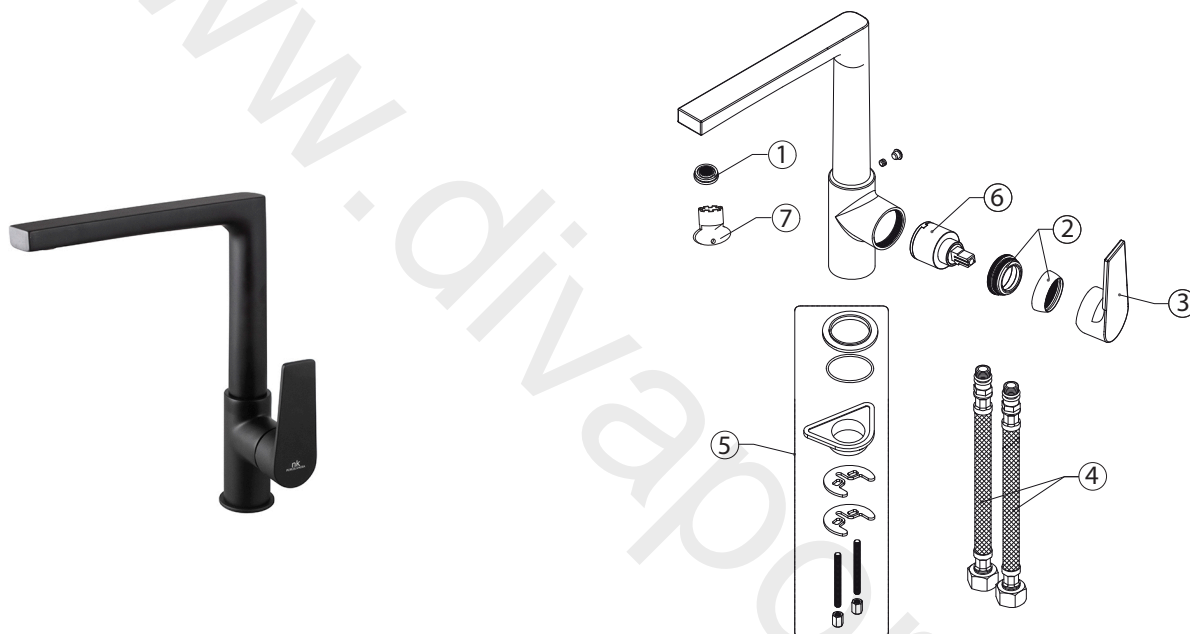

100271559 Matt black

ARQUITECT - Single lever sink mixer with swivel spout. Ø35 ceramic cartridge and 3/8" connection. Length of hoses 500 mm and "Plus" aerator

Spare parts

POS.	SAP	ART.	RRP*
1	100127099	AERATOR 7L/M CONCEALED M24X1	-
2	100271607	NUT+TRIM FOR CART. ARQUITECT MIX BLACK	-
3	100271588	ARQUITECT SL SINK MIXER 'S HANDLE BLACK	-
4	100044109	PAIR STANDARD HOSES	-
5	100127098	ARQUITECT SL SINK MIXER 'S FIXATIONS	-
6	100040148	CARTRIDGE K35 WITHOUT DIST.& HOT LIMIT	-
7	100087641	LLAVE AIREADOR ENCASTRADO INTERM. JR	-