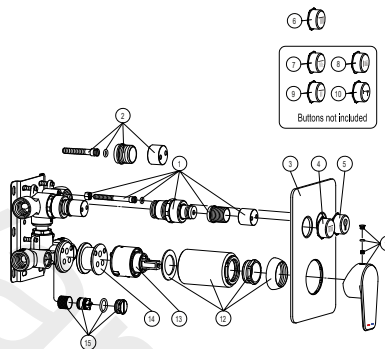

100272013 Matt black

Single lever concealed bath/shower mixer with 2 outlets. Ø40 mm ceramic cartridge. Connections 1/2". Trim kit and Project Line body included. The flow rate at 3 bar is 19,8 l/min for both outlets. Possibility to combine functions simultaneously. Trims for hand shower and rain buttons installed. It incorporates additionally a cascade trim button interchangeable.

Extension kit

OPTION	SAP	FINISH	DIMENSION
1	100276332	BLACK	15 mm

Spare parts

Versión: 1 : A00

POS.	SAP	ART.	RRP*
1	100244099	REP. INT MEC T&F EXCEPT BAR/WATER SUPPLY	-
2	100244079	REP. RED. MEC PUSH TOUCH&FEEL	-
3	100275216	REP. PLACA TOUCH-FEEL 100272013 NEGRO	-
4	100275290	REP. BOTON EMB. LLUVIA TOUCH&FEEL NEG	-
5	100275207	REP. BOTON EMB. TELEDUCHA TOUCH&FEEL NEG	-
6	100275236	REP. BOTON EMB. CASCADA TOUCH&FEEL NEG	-
7	100275208	REP. BOTON EMB. VAPORIZADOR T-F NEGRO	-
8	100275291	REP. BOTON EMB. JET LATERAL T-F NEGRO	-
9	100275238	REP. BOTON EMB CHORRO CENT T-F NEGRO	-
10	100275271	REP. BOTON EMB CA BAÑERA T-F NEGRO	-
11	100275187	REP. MANETA PL 2 SAL T-F100272013 NEG	-
12	100275223	REP. EMB CART PL T-F100272013 NEGRO	-
13	100244137	REP. CARTRIDGE PL T&F100243819	-
14	100244153	REP. BASE FOR CARTRIDGE T&F100243819	-
15	100244147	REP FILT+CHECK VAVL T&F100243819	-