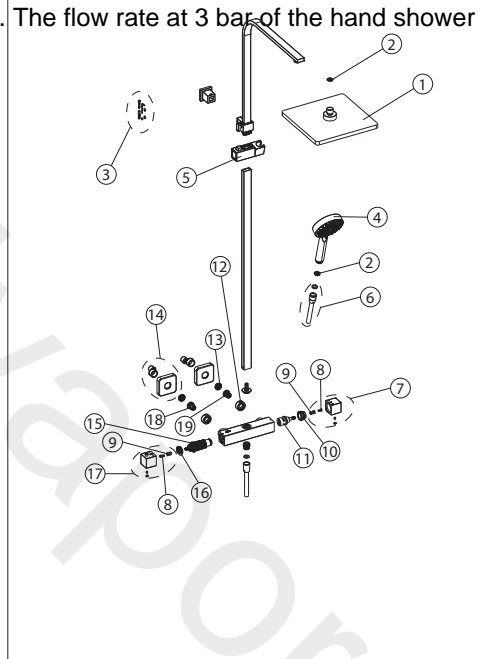

100272113 Matt black

Thermostatic shower column with built-in wax thermoelement with savetouch technology, square shower head, telescopic slide rail with slider bracket and additional "JOY S" hand shower. With connections of 1/2" and with a distance of 150±20mm between them. It includes non-return valve and safety stop at 38°C. The flow rate at 3 bar of the hand shower is 8,29l/min and of the shower head 8,45 l/min.

Spare parts

Versión: 1

POS.	SAP	ART.	RRP*
1	100285112	ROCIADOR TEC SQUARE NEGRO	-
2	100072961	LIMITADOR 9L/MIN DUCHA	-
3	100285131	FIJACION PARED TEC SQUARE	-
4	100269489	JOY HAND SHOWER IN BLACK	-
5	100285085	SOPORTE MANETA ORIENT. TEC SQUARE NEGRO	-
6	100215377	FLEXIBLE 150 CMS PVC ANTITORSION NG	-
7	100285082	MANETA INVER. TEC SQUARE TERMO NEGRO	-
8	100285090	HANDLE SCREW CONNECTOR TEC ROUND MIX	-
9	100285114	CONECTOR MANETA TEC SQUARE TERM.	-
10	250034513	TUERCA-GUIA DESVIADOR IPSO SQUARE MIX	-
11	250034501	CARTUCHO DESVIADOR IPSO SQUARE MIX	-
12	100285086	TUERCA FIJACION EXCENT. TEC SQUARE NEGRO	-
13	100143704	FILTRO TERMOST.EXT.D.Y B.D.BASIC	-
14	100285103	EXCENT. + EMB. TEC SQUARE NEGRO	-
15	100157729	CARTUCHO TERMOSTATICO PLASTICO HB F-LARG	-
16	100046424	ANILLO LIMIT.TEMP.TERM.BASIC	-
17	100285092	MANETA TEMP. TEC SQUARE MIX TERM NEGRO	-
18	250036742	ANTIRRETORNO ICON SQUARE AC	-
19	250023963	ANTIRRETORNO COLUMNA IPSO	-