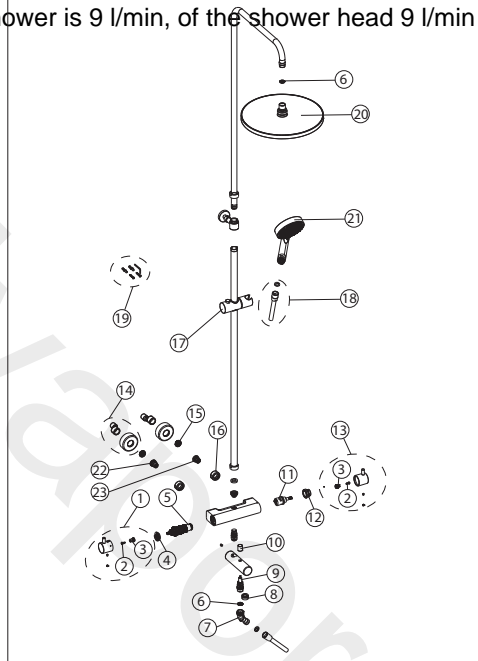

100272114 chrome

Thermostatic shower column with built-in wax thermoelement . Shower head, telescopic slide rail with slider bracket, "JOY S" hand shower and spout. With connections of 1/2 "and with a distance of 150 ± 20 mm between them. It includes a non-return valve and safety stop at 38°C. The flow rate at 3 bar of the hand shower is 9 l/min, of the shower head 9 l/min and of the spout 17,8 L/min.

Spare parts

POS.	SAP	ART.	RRP*
1	100285056	TEMP. HANDLE TEC ROUND MIX THERM. CHR	-
2	100285090	HANDLE SCREW CONNECTOR TEC ROUND MIX	-
3	100285058	HANDLE CONNECTOR TEC ROUND MIX	-
4	100285026	TEMP. LIMIT TEC ROUND MIX THERM. CART.	-
5	100157729	CARTUCHO TERMOSTATICO PLASTICO HB F-LARG	-
6	100072961	LIMITADOR 9L/MIN DUCHA	-
7	250036777	CURVA PARA FLEXIBLE ICON TERMOST. MIX	-
8	100285057	AERATOR WITH HOUSING TEC ROUND MIX CHR	-
9	250036786	INVERSOR ICON MIX ROUND	-
10	100158751	PARTE EXT INVERSOR ACRO NF TERMOST.EXT	-
11	250034501	CARTUCHO DESVIADOR IPSO SQUARE MIX	-
12	250034513	TUERCA-GUIA DESVIADOR IPSO SQUARE MIX	-
13	100285080	DIVERT. HANDLE TEC ROUND MIX THERM. CHR	-
14	100060771	EMB.PARED TERM.EXT. BASIC	-
15	100143704	FILTRO TERMOST.EXT.D.Y B.D.BASIC	-
16	250037385	TUERCA GRIFERIA ICON SQUARE TERM CR	-
17	250036755	SOPORTE DESLIZANTE ICON	-
18	100137847	150CM SILVER FL SHOW.HOSE PVCTWIST FREE	-
19	250036747	KIT TORNILLERIA ICON	-
20	100267657	SHOWER HEAD TEC ROUND COLUMN CHR	-

21	250038690	TELEDUCHA JOY	-
22	250036742	ANTIRRETORNO ICON SQUARE AC	-
23	250023963	ANTIRRETORNO COLUMNA IPSO	-

www.divapor.com