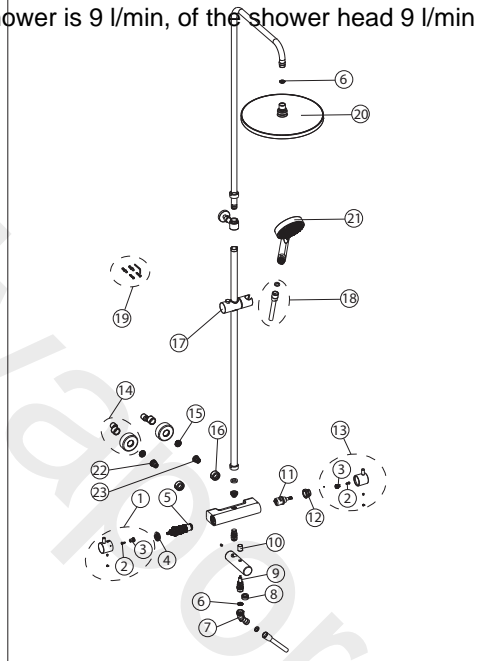

100272115 Matt black

Thermostatic shower column with built-in wax thermoelement . Shower head, telescopic slide rail with slider bracket, "JOY S" hand shower and spout. With connections of 1/2 "and with a distance of 150 ± 20 mm between them. It includes a non-return valve and safety stop at 38°C. The flow rate at 3 bar of the hand shower is 9 l/min, of the shower head 9 l/min and of the spout 17,8 L/min.

Spare parts

POS.	SAP	ART.	RRP*
1	100285038	TEMP. HANDLE TEC ROUND MIX THERM. BLACK	-
2	100285090	HANDLE SCREW CONNECTOR TEC ROUND MIX	-
3	100285058	HANDLE CONNECTOR TEC ROUND MIX	-
4	100285026	TEMP. LIMIT TEC ROUND MIX THERM. CART.	-
5	100157729	CARTUCHO TERMOSTATICO PLASTICO HB F-LARG	-
6	100072961	LIMITADOR 9L/MIN DUCHA	-
7	100285111	CODO FLEXIBLE TEC SQUARE NEGRO	-
8	100285028	AIREADOR BANYERA TEC SQUARE NEGRO	-
9	250036786	INVERSOR ICON MIX ROUND	-
10	100285039	DIVERTER TRIM TEC ROUND BLACK	-
11	250034501	CARTUCHO DESVIADOR IPSO SQUARE MIX	-
12	250034513	TUERCA-GUIA DESVIADOR IPSO SQUARE MIX	-
13	100285048	DIVERT.HANDLE TEC ROUND MIX THERM. BLACK	-
14	100267740	EXCENT.+EMB.COLUM.TERM.TEC ROUND NEGRO	-
15	100143704	FILTRO TERMOST.EXT.D.Y B.D.BASIC	-
16	100285086	TUERCA FIJACION EXCENT. TEC SQUARE NEGRO	-
17	100267687	SOP DUCHETA COLUMN. TEC ROUND NEGRO	-
18	100215377	FLEXIBLE 150 CMS PVC ANTITORSION NG	-
19	250036747	KIT TORNILLERIA ICON	-
20	100267658	SHOWER HEAD TEC ROUND COLUMN BLACK MATT	-

21	100269489	JOY HAND SHOWER IN BLACK	-
22	250036742	ANTIRRETORNO ICON SQUARE AC	-
23	250023963	ANTIRRETORNO COLUMNNA IPSO	-

www.divapor.com