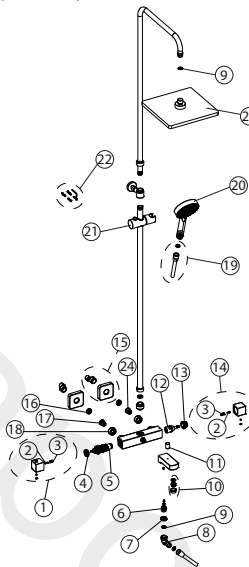

100272143 Matt black

Thermostatic shower column with built-in wax thermoelement . Shower head, telescopic slide rail with slider bracket, "JOY S" hand shower and spout. With connections of 1/2 "and with a distance of 150±20mm between them. It includes a non-return valve and safety stop at 38°C. The flow rate at 3 bar of the hand shower is 8,6l/min, of the shower head 9 l/min and of the spout 16,8 L/min.

Spare parts

POS.	SAP	ART.	RRP*
1	100285092	MANETA TEMP. TEC SQUARE MIX TERM NEGRO	-
2	100285090	HANDLE SCREW CONNECTOR TEC ROUND MIX	-
3	100285114	CONECTOR MANETA TEC SQUARE TERM.	-
4	100046424	ANILLO LIMIT.TEMP.TERM.BASIC	-
5	100157729	CARTUCHO TERMOSTATICO PLASTICO HB F-LARG	-
6	100158738	PARTE INT INVERSOR ACRO NF TERMOST.EXT	-
7	100285130	TUERCA PARA INV. TEC SQUARE MIX NEGRO	-
8	100285111	CODO FLEXIBLE TEC SQUARE NEGRO	-
9	100072961	LIMITADOR 9L/MIN DUCHA	-
10	100285028	AIREADOR BANYERA TEC SQUARE NEGRO	-
11	100285102	EMBELLECEDOR INVERSOR TEC SQUARE NEGRO	-
12	250034501	CARTUCHO DESVIADOR IPSO SQUARE MIX	-
13	250034513	TUERCA-GUIA DESVIADOR IPSO SQUARE MIX	-
14	100285100	MANETA INV TEC SQUARE MIX TERMO NEGRO	-
15	100285103	EXCENT. + EMB. TEC SQUARE NEGRO	-
16	100143704	FILTRO TERMOST.EXT.D.Y B.D.BASIC	-
17	250036742	ANTIRRETORNO ICON SQUARE AC	-
18	100285086	TUERCA FIJACION EXCENT. TEC SQUARE NEGRO	-
19	100215377	FLEXIBLE 150 CMS PVC ANTITORSION NG	-
20	100269489	JOY HAND SHOWER IN BLACK	-

21	100267687	SOP DUCHETA COLUMN. TEC ROUND NEGRO	-
22	250036747	KIT TORNILLERIA ICON	-
23	100285112	ROCIADOR TEC SQUARE NEGRO	-
24	250023963	ANTIRRETORNO COLUMNA IPSO	-

www.divapor.com