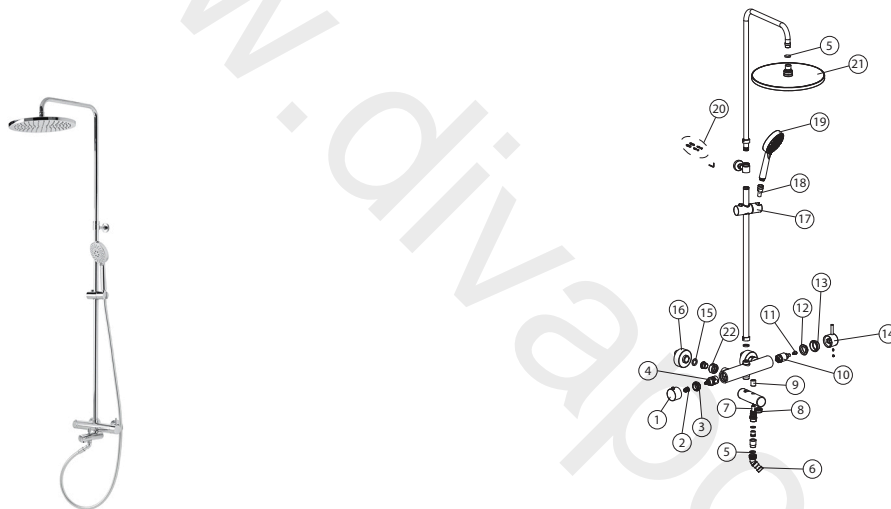

## 100272144 chrome

Shower column with mixer taps. Shower head, telescopic slide rail with slider bracket, "JOY S" hand shower and spout. With connections of 1/2" and with a distance of 150±20mm between them. It includes a non-return valve. The flow rate at 3 bar of the hand shower is 7 l/min, of the shower head 9 l/min and of the spout 14,1 L/min.

## Spare parts

Versión: 1 : A00

POS.	SAP	ART.	RRP*
1	100259567	DIVERTER HANDLE ICON SL ROUND MIX CHR	-
2	100285047	PLASTIC CONNE.DIVER.HANDLE TEC ROUND MIX	-
3	100259558	CARTRIDGE NUT ICON ROUND MIX SL	-
4	250036776	CARTUCHO DESVIADOR ICON MIX MONOMANDO RO	-
5	100072961	LIMITADOR 9L/MIN DUCHA	-
6	250036777	CURVA PARA FLEXIBLE ICON TERMOST. MIX	-
7	100285027	SPOUT DIVERTER TEC ROUND MIX	-
8	100285057	AERATOR WITH HOUSING TEC ROUND MIX CHR	-
9	100158751	PARTE EXT INVERSOR ACRO NF TERMOST.EXT	-
10	250036766	CARTUCHO ECO MONOMANDO ICON	-
11	100259566	CARTRIDGE ADAPTOR ICON ROUND MIX	-
12	250036769	GUIA FIJACION MONOMANDO ICON	-
13	250036767	CUBRE CARTUCHO MONOMANDO ICON ROUND	-
14	100267732	MAN TEMP. COLUMNA MONM. TEC ROUND CR	-
15	250036744	JUNTA 24X16X2,7 NBR	-
16	100264299	TRIM + S-UNION ICON ROUND MIX SL CHR	-
17	250036755	SOPORTE DESLIZANTE ICON	-
18	100137847	150CM SILVER FL SHOW.HOSE PVCTWIST FREE	-
19	250038690	TELEDUCHA JOY	-