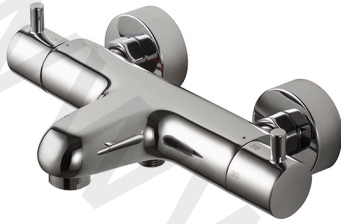

## 100272145 chrome

Wall mounted exposed thermostatic bath shower mixer with wax thermostatic element, 1/2" connections, shut-off diverter valve and "plus" aerator. Built in non-return valve. Safety stop at 38°C. Centre distance 150 +/-20 mm. Flow rate bath 17,1 l/min. and shower 19,39 l/min. E3/1 C2 A1 U3 class.

### Spare parts

POS.	SAP	ART.	RRP*
1	100286306	DIVERT. HANDLE MARNE WALL M. THERM. CHR	-
2	100285090	HANDLE SCREW CONNECTOR TEC ROUND MIX	-
3	100285058	HANDLE CONNECTOR TEC ROUND MIX	-
4	250034513	TUERCA-GUIA DESVIADOR IPSO SQUARE MIX	-
5	100286314	DIVERTER CARTRIDGE MARNE WALL M. THERM.	-
6	100060464	AIREADOR TERM. EXT. BASIC	-
7	100143704	FILTRO TERMOST.EXT.D.Y B.D.BASIC	-
8	100060771	EMB.PARED TERM.EXT. BASIC	-
9	100157715	CARTUCHO TERMOSTATICO PLAST HB NK	-
10	100286305	TEMP. LIMIT MARNE THERM. CARTRIDGE	-
11	100286331	TEMP. HANDLE MARNE WALL M. THERM. CHR	-