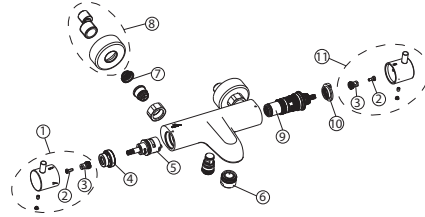

## 100272145 chrome

Wall mounted exposed thermostatic bath shower mixer with wax thermostatic element, 1/2" connections, shut-off diverter valve and "plus" aerator. Built in non-return valve. Safety stop at 38°C. Centre distance 150 +/-20 mm. Flow rate bath 17,1 l/min. and shower 19,39 l/min. E3/1 C2 A1 U3 class.

### Spare parts

POS.	SAP	ART.	RRP*
1	100286306	DIVERT. HANDLE MARNE WALL M. THERM. CHR	-
2	100285090	HANDLE SCREW CONNECTOR TEC ROUND MIX	-
3	100285058	HANDLE CONNECTOR TEC ROUND MIX	-
4	250034513	TUERCA-GUIA DESVIADOR IPSO SQUARE MIX	-
5	100286314	DIVERTER CARTRIDGE MARNE WALL M. THERM.	-
6	100060464	AIREADOR TERM. EXT. BASIC	-
7	100143704	FILTRO TERMOST.EXT.D.Y B.D.BASIC	-
8	100060771	EMB.PARED TERM.EXT. BASIC	-
9	100157715	CARTUCHO TERMOSTATICO PLAST HB NK	-
10	100286305	TEMP. LIMIT MARNE THERM. CARTRIDGE	-
11	100286331	TEMP. HANDLE MARNE WALL M. THERM. CHR	-